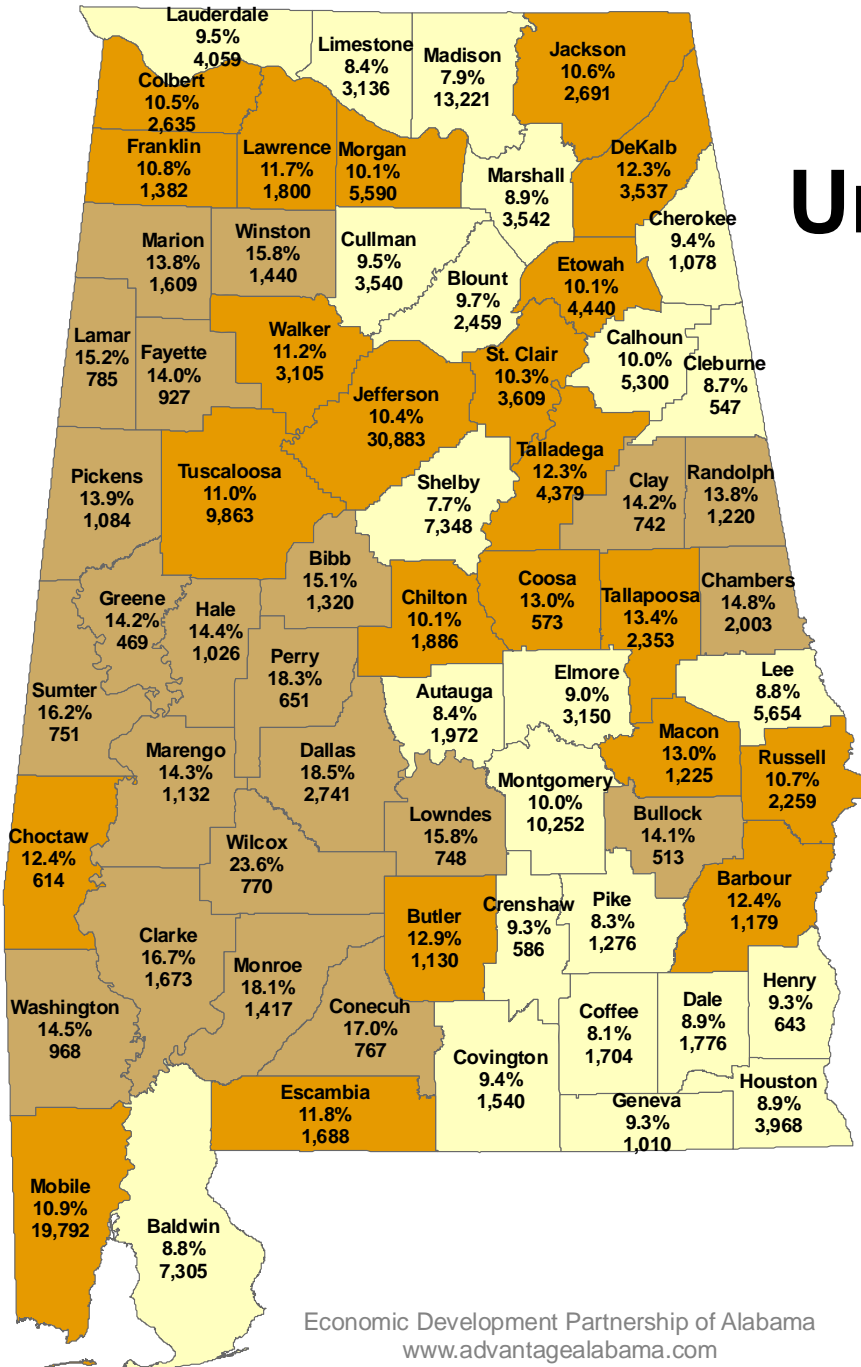

Alabama Unemployment Rates

June 2010

(County rates are not seasonally adjusted)

Alabama Rate - 10.3%
U.S. Rate - 9.5%
 (Rates are seasonally adjusted)