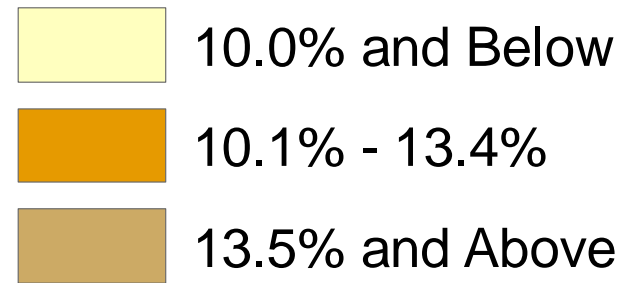

Alabama Unemployment Rates

June 2010

(County rates are not seasonally adjusted)

Alabama Rate - 10.3%
U.S. Rate - 9.5%
 (Rates are seasonally adjusted)