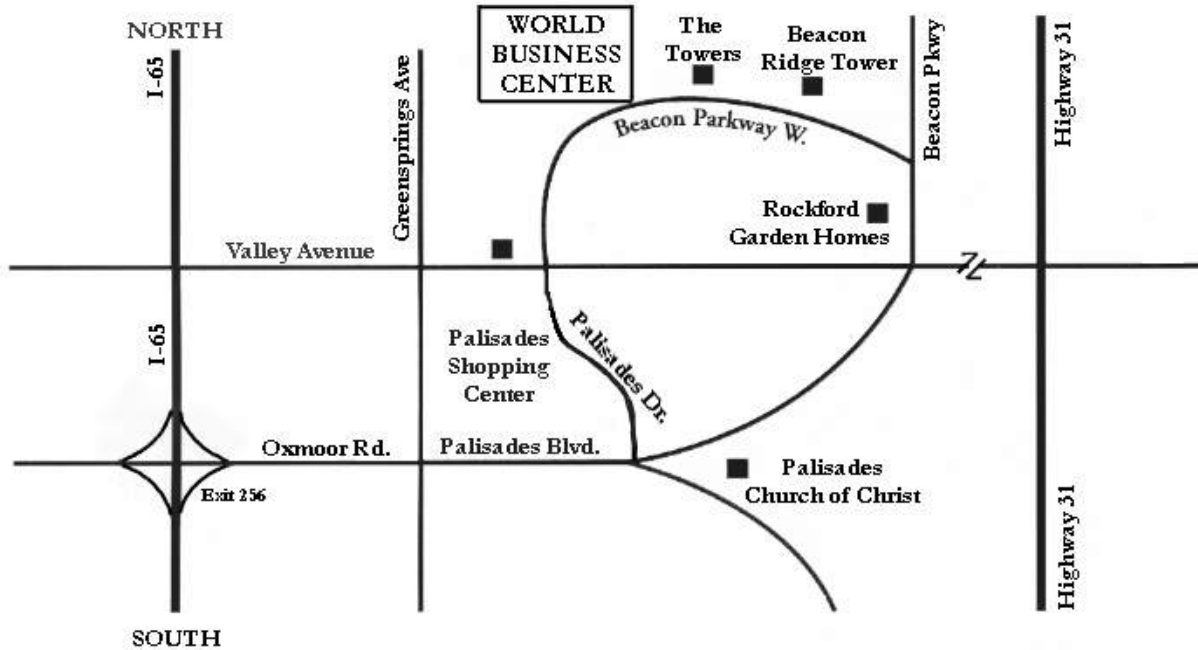

**DIRECTIONS TO THE WORLD BUSINESS CENTER
and
THE ECONOMIC DEVELOPMENT PARTNERSHIP OF ALABAMA**

**500 Beacon Parkway West
Birmingham, Alabama 35209
Phone: (205) 943-4700**

Exit I-65 at EXIT 256, east onto Oxmoor Road (If driving south on I-65, use 256-B).
Cross Green Springs (Hwy 149) and the street becomes Palisades Boulevard.
Turn left [north] at the 5th traffic light (includes light at Green Springs) onto Palisades Drive.
Cross Valley Avenue at the 1st traffic light; the street name changes to Beacon Parkway West.

The building's driveway is to the left just beyond the USA Economy Lodge.